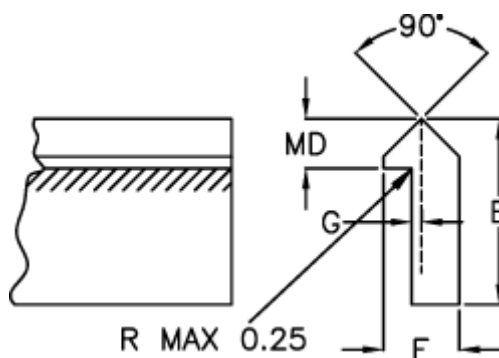

# Data Sheet

Article number: 055932000

Description: Single edge track TS3SS 2000mm

## Measures

---

E = 22.22

F = 8.71

G = 1.57

Kg/m = 1.020

MD(T) = 6.35